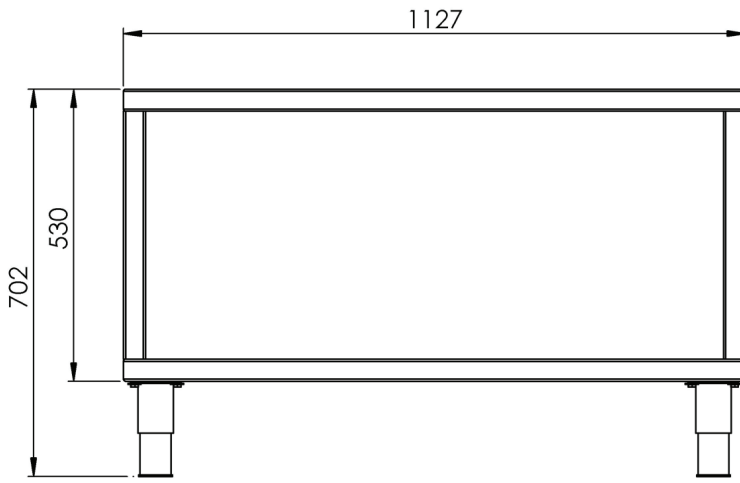

Open Stand for Parrilla1000

**TECHNICAL INFORMATION**

Dimensions: 1127 W x 788 D x 702 H mm

SPECIFICATIONS ARE SUBJECT TO CHANGE WITHOUT NOTICE.