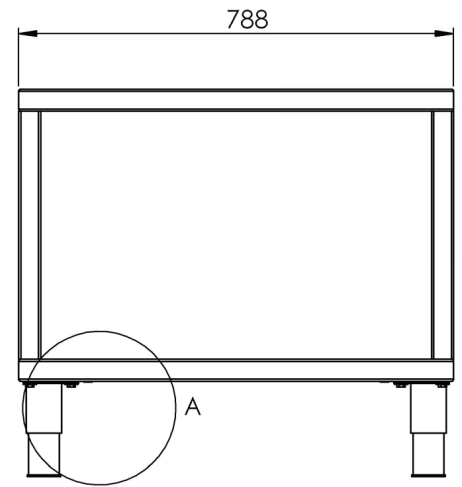

Open Stand for Parrilla1000

**TECHNICAL INFORMATION**

Dimensions: 1127 W x 788 D x 702 H mm

SPECIFICATIONS ARE SUBJECT TO CHANGE WITHOUT NOTICE.