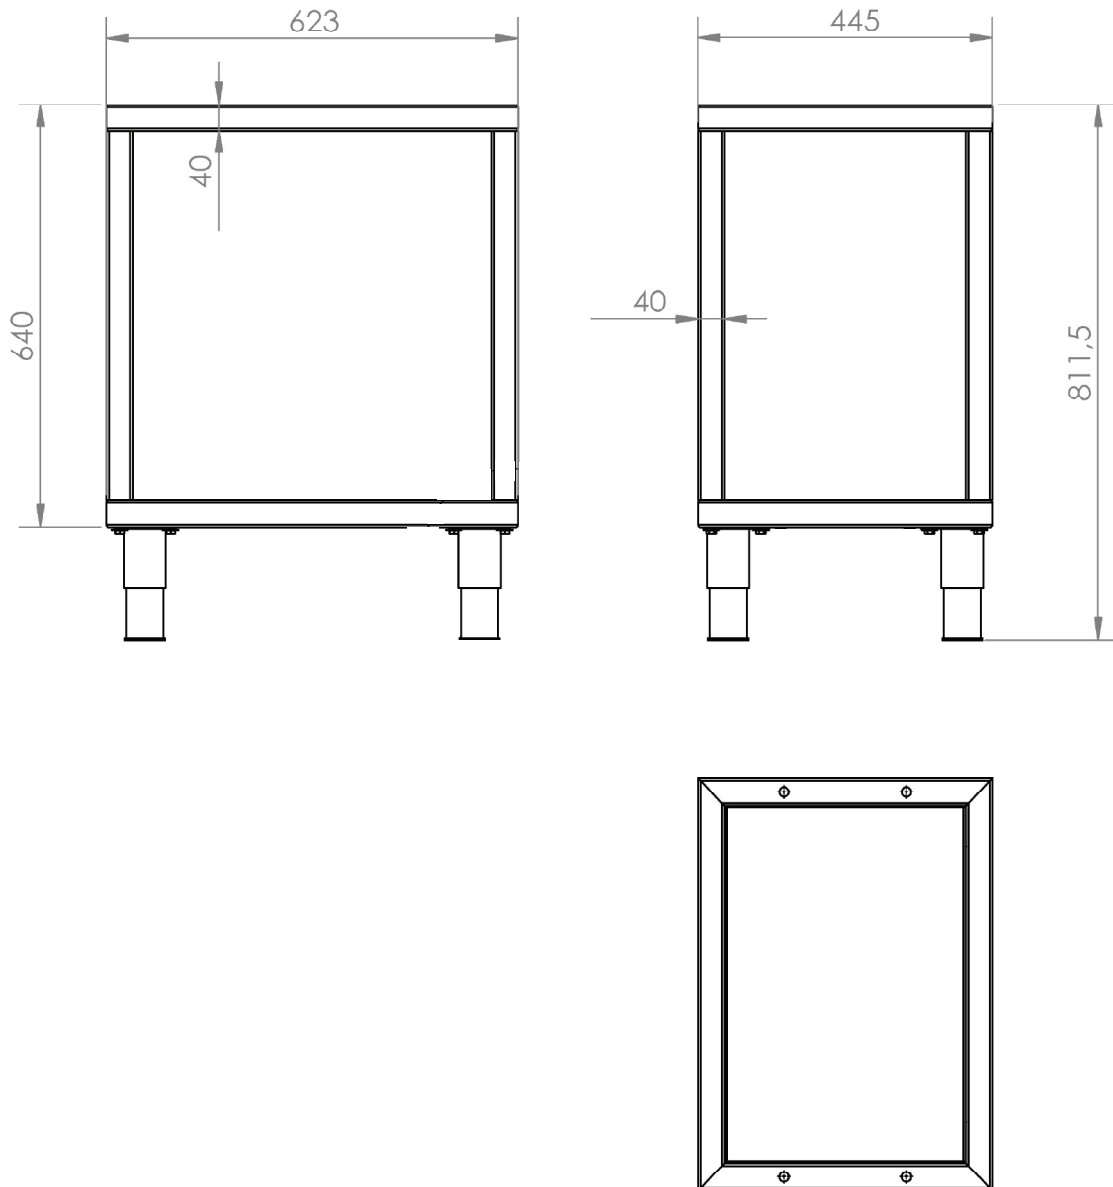

Open Stand for Robotayaki (RM60 / RMSE60)

**TECHNICAL INFORMATION**

Dimensions: 623 W x 445 D x 811.5 H mm

SPECIFICATIONS ARE SUBJECT TO CHANGE WITHOUT NOTICE.