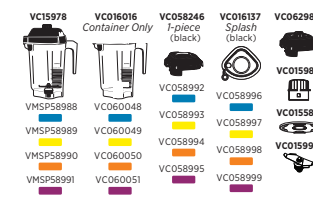

0.9-LITRE ADVANCE CONTAINER

VITA-PREP 3

VITAMIX10089

2.0-LITRE STANDARD CONTAINER

0.9-LITRE STANDARD CONTAINER

DRINK MACHINE ADVANCE / BARBOSS

VITAMIX10197

VITAMIX10198

VITAMIX10199

1.4-LITRE ADVANCE CONTAINER

0.9-LITRE ADVANCE CONTAINER

THE QUIET ONE

VITAMIX50031

VITAMIX50032

1.4-LITRE ADVANCE CONTAINER

0.9-LITRE ADVANCE CONTAINER

1.4-LITRE STANDARD CONTAINER

0.9-LITRE AERATING CONTAINER

CENTERING PAD INCLUDED WITH MODEL

2.0-LITRE STANDARD CONTAINER

1.4-LITRE STANDARD CONTAINER

0.9-LITRE STANDARD CONTAINER

CENTERING PAD INCLUDED WITH MODEL

2.0-LITRE STANDARD CONTAINER

1.4-LITRE STANDARD CONTAINER

0.9-LITRE STANDARD CONTAINER

CENTERING PAD INCLUDED WITH MODEL

\* comes with blender when purchased