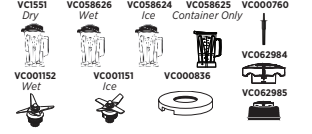

1.4-LITRE STANDARD CONTAINER

0.9-LITRE AERATING CONTAINER

CENTERING PAD INCLUDED WITH MODEL

2.0-LITRE STANDARD CONTAINER

1.4-LITRE STANDARD CONTAINER

0.9-LITRE STANDARD CONTAINER

CENTERING PAD INCLUDED WITH MODEL

2.0-LITRE STANDARD CONTAINER

1.4-LITRE STANDARD CONTAINER

0.9-LITRE STANDARD CONTAINER

CENTERING PAD INCLUDED WITH MODEL

\* comes with blender when purchased