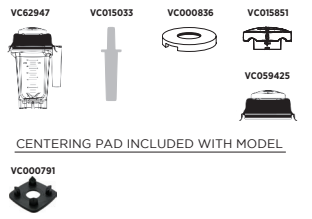

VITAMIX10199

1.4-LITRE ADVANCE CONTAINER

0.9-LITRE ADVANCE CONTAINER

THE QUIET ONE

VITAMIX50031

VITAMIX50032

1.4-LITRE ADVANCE CONTAINER

0.9-LITRE ADVANCE CONTAINER

1.4-LITRE STANDARD CONTAINER

0.9-LITRE AERATING CONTAINER

CENTERING PAD INCLUDED WITH MODEL

2.0-LITRE STANDARD CONTAINER

1.4-LITRE STANDARD CONTAINER

0.9-LITRE STANDARD CONTAINER

CENTERING PAD INCLUDED WITH MODEL

2.0-LITRE STANDARD CONTAINER

1.4-LITRE STANDARD CONTAINER

0.9-LITRE STANDARD CONTAINER

CENTERING PAD INCLUDED WITH MODEL

\* comes with blender when purchased