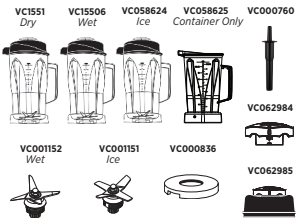

# Container Compatibility Guide

DRINK MACHINE TWO-SPEED

VITAMIX10011

2.0-LITRE STANDARD CONTAINER

0.9-LITRE STANDARD CONTAINER

TOUCH & GO

VITAMIX42009

1.4-LITRE ADVANCE CONTAINER

0.9-LITRE ADVANCE CONTAINER

VITA-PREP 3

VITAMIX10089

2.0-LITRE STANDARD CONTAINER

0.9-LITRE STANDARD CONTAINER

DRINK MACHINE ADVANCE / BARBOSS

VITAMIX10197

VITAMIX10198

1.4-LITRE STANDARD CONTAINER

0.9-LITRE AERATING CONTAINER

CENTERING PAD INCLUDED WITH MODEL

2.0-LITRE STANDARD CONTAINER

1.4-LITRE STANDARD CONTAINER

0.9-LITRE STANDARD CONTAINER

CENTERING PAD INCLUDED WITH MODEL

2.0-LITRE STANDARD CONTAINER

1.4-LITRE STANDARD CONTAINER

0.9-LITRE STANDARD CONTAINER

CENTERING PAD INCLUDED WITH MODEL

\* comes with blender when purchased