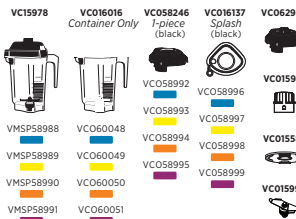

# Container Compatibility Guide

DRINK MACHINE TWO-SPEED

VITAMIX10011

2.0-LITRE STANDARD CONTAINER

0.9-LITRE STANDARD CONTAINER

TOUCH & GO

VITAMIX42009

1.4-LITRE ADVANCE CONTAINER

0.9-LITRE ADVANCE CONTAINER

VITA-PREP 3

VITAMIX10089

2.0-LITRE STANDARD CONTAINER

0.9-LITRE STANDARD CONTAINER

DRINK MACHINE ADVANCE / BARBOSS

VITAMIX10197

VITAMIX10198

2.0-LITRE STANDARD CONTAINER

1.4-LITRE STANDARD CONTAINER

0.9-LITRE STANDARD CONTAINER

CENTERING PAD INCLUDED WITH MODEL

\* comes with blender when purchased