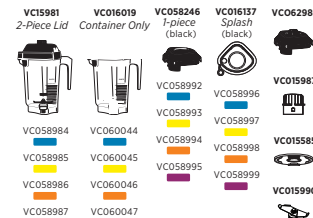

VITAMIX10199

1.4-LITRE ADVANCE CONTAINER

0.9-LITRE ADVANCE CONTAINER

THE QUIET ONE

VITAMIX50031

VITAMIX50032

1.4-LITRE ADVANCE CONTAINER

0.9-LITRE ADVANCE CONTAINER

1.4-LITRE STANDARD CONTAINER

0.9-LITRE AERATING CONTAINER

CENTERING PAD INCLUDED WITH MODEL

2.0-LITRE STANDARD CONTAINER

1.4-LITRE STANDARD CONTAINER

0.9-LITRE STANDARD CONTAINER

CENTERING PAD INCLUDED WITH MODEL

2.0-LITRE STANDARD CONTAINER

1.4-LITRE STANDARD CONTAINER

0.9-LITRE STANDARD CONTAINER

CENTERING PAD INCLUDED WITH MODEL

\* comes with blender when purchased