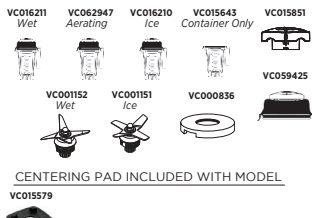

1.4-LITRE STANDARD CONTAINER

0.9-LITRE AERATING CONTAINER

CENTERING PAD INCLUDED WITH MODEL

2.0-LITRE STANDARD CONTAINER

1.4-LITRE STANDARD CONTAINER

0.9-LITRE STANDARD CONTAINER

CENTERING PAD INCLUDED WITH MODEL

2.0-LITRE STANDARD CONTAINER

1.4-LITRE STANDARD CONTAINER

0.9-LITRE STANDARD CONTAINER

CENTERING PAD INCLUDED WITH MODEL

\* comes with blender when purchased