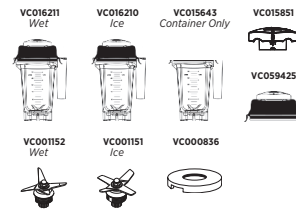

# Container Compatibility Guide

DRINK MACHINE TWO-SPEED

VITAMIX10011

2.0-LITRE STANDARD CONTAINER

0.9-LITRE STANDARD CONTAINER

TOUCH & GO

VITAMIX42009

1.4-LITRE ADVANCE CONTAINER

0.9-LITRE ADVANCE CONTAINER

VITA-PREP 3

VITAMIX10089

2.0-LITRE STANDARD CONTAINER

0.9-LITRE STANDARD CONTAINER

DRINK MACHINE ADVANCE / BARBOSS

VITAMIX10197

VITAMIX10198