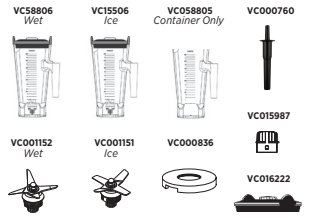

VITAMIX10199

1.4-LITRE ADVANCE CONTAINER

0.9-LITRE ADVANCE CONTAINER

THE QUIET ONE

VITAMIX50031

VITAMIX50032

1.4-LITRE ADVANCE CONTAINER

0.9-LITRE ADVANCE CONTAINER

1.4-LITRE STANDARD CONTAINER

0.9-LITRE AERATING CONTAINER

CENTERING PAD INCLUDED WITH MODEL

2.0-LITRE STANDARD CONTAINER

1.4-LITRE STANDARD CONTAINER

0.9-LITRE STANDARD CONTAINER

CENTERING PAD INCLUDED WITH MODEL

2.0-LITRE STANDARD CONTAINER

1.4-LITRE STANDARD CONTAINER

0.9-LITRE STANDARD CONTAINER

CENTERING PAD INCLUDED WITH MODEL

\* comes with blender when purchased