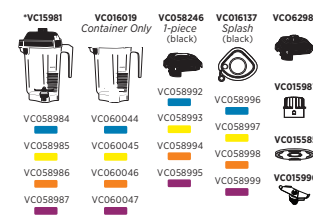

0.9-LITRE ADVANCE CONTAINER

VITA-PREP 3

VITAMIX10089

2.0-LITRE STANDARD CONTAINER

0.9-LITRE STANDARD CONTAINER

DRINK MACHINE ADVANCE / BARBOSS

VITAMIX10197

VITAMIX10198

VITAMIX10199

1.4-LITRE ADVANCE CONTAINER

0.9-LITRE ADVANCE CONTAINER

THE QUIET ONE

VITAMIX50031

VITAMIX50032

1.4-LITRE ADVANCE CONTAINER

0.9-LITRE ADVANCE CONTAINER