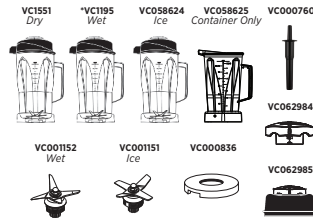

# Container Compatibility Guide

DRINK MACHINE TWO-SPEED

VITAMIX10011

2.0-LITRE STANDARD CONTAINER

0.9-LITRE STANDARD CONTAINER

TOUCH & GO

VITAMIX42009

1.4-LITRE ADVANCE CONTAINER

0.9-LITRE ADVANCE CONTAINER

VITA-PREP 3

VITAMIX10089

2.0-LITRE STANDARD CONTAINER

0.9-LITRE STANDARD CONTAINER

DRINK MACHINE ADVANCE / BARBOSS

VITAMIX10197

VITAMIX10198

1.4-LITRE STANDARD CONTAINER

0.9-LITRE AERATING CONTAINER

CENTERING PAD INCLUDED WITH MODEL

2.0-LITRE STANDARD CONTAINER

1.4-LITRE STANDARD CONTAINER

0.9-LITRE STANDARD CONTAINER

CENTERING PAD INCLUDED WITH MODEL

2.0-LITRE STANDARD CONTAINER

1.4-LITRE STANDARD CONTAINER

0.9-LITRE STANDARD CONTAINER

CENTERING PAD INCLUDED WITH MODEL

\* comes with blender when purchased