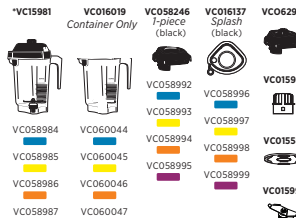

# Container Compatibility Guide

DRINK MACHINE TWO-SPEED

VITAMIX10011

2.0-LITRE STANDARD CONTAINER

0.9-LITRE STANDARD CONTAINER

TOUCH & GO

VITAMIX42009

1.4-LITRE ADVANCE CONTAINER

0.9-LITRE ADVANCE CONTAINER

VITA-PREP 3

VITAMIX10089

2.0-LITRE STANDARD CONTAINER

0.9-LITRE STANDARD CONTAINER

DRINK MACHINE ADVANCE / BARBOSS

VITAMIX10197

VITAMIX10198

2.0-LITRE STANDARD CONTAINER

1.4-LITRE STANDARD CONTAINER

0.9-LITRE STANDARD CONTAINER

CENTERING PAD INCLUDED WITH MODEL

\* comes with blender when purchased