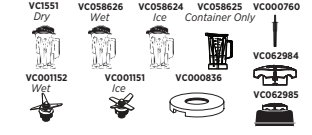

1.4-LITRE STANDARD CONTAINER

0.9-LITRE AERATING CONTAINER

CENTERING PAD INCLUDED WITH MODEL

2.0-LITRE STANDARD CONTAINER

1.4-LITRE STANDARD CONTAINER

0.9-LITRE STANDARD CONTAINER

CENTERING PAD INCLUDED WITH MODEL

2.0-LITRE STANDARD CONTAINER

1.4-LITRE STANDARD CONTAINER

0.9-LITRE STANDARD CONTAINER

CENTERING PAD INCLUDED WITH MODEL

\* comes with blender when purchased